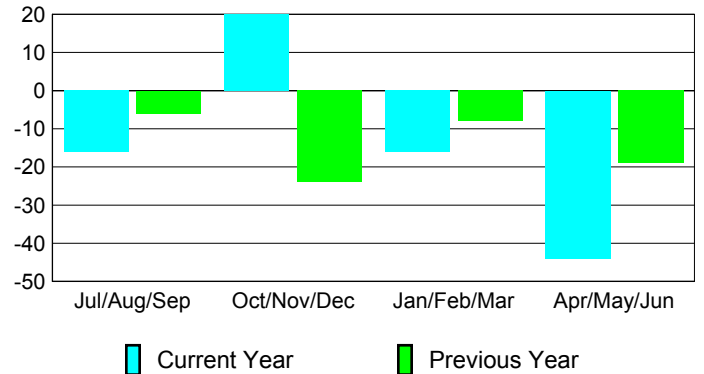

Gender Comparison 2008-2009

Jul/Aug/Sep

Oct/Nov/Dec

Jan/Feb/Mar

Apr/May/June

Male

Female