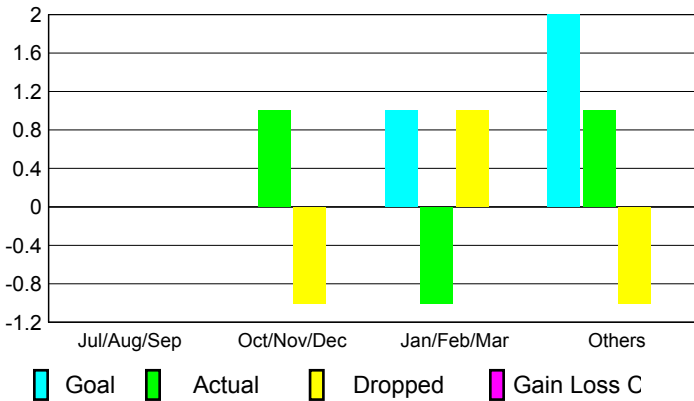

2008-2009 GMT Quarterly Report for District (or Undistricted) **District 2 X3**

GMT: **LELAND KOLKMEYER**

Location: **TEXAS**

GMT CA: **1 & 2**

CLUBS

Club Results 2008-2009

Clubs 2007-2008

Month	New Club Goal	Actual New Clubs	Actual Dropped Clubs	Gain/Loss of Clubs	Gain/Loss of Clubs
Jul/Aug/Sep	0	0	0	0	0
Oct/Nov/Dec	0	1	-1	0	0
Jan/Feb/Mar	1	-1	1	0	0
Apr/May/June	2	1	-1	0	0
Totals	3	1	-1	0	0

Club Results 2008-2009

Goal, New, Dropped, Gain/Loss

Comparison of Club Gain/Loss

Current Year Compared to the Previous Year