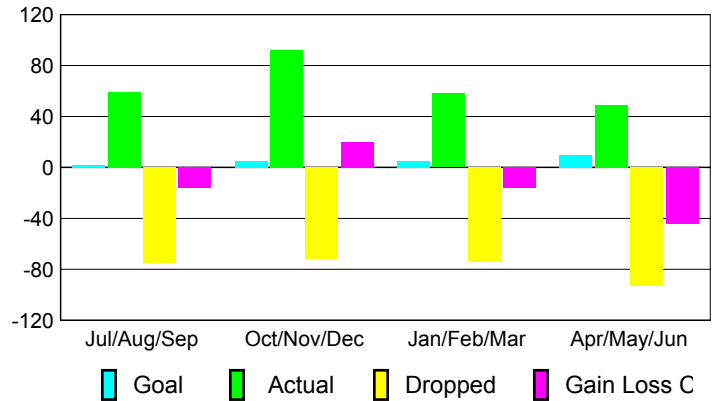

Membership Results 2008-2009

Goal, New, Dropped, Gain/Loss

Comparison of Membership Gain/Loss

Current Year Compared to the Previous Year